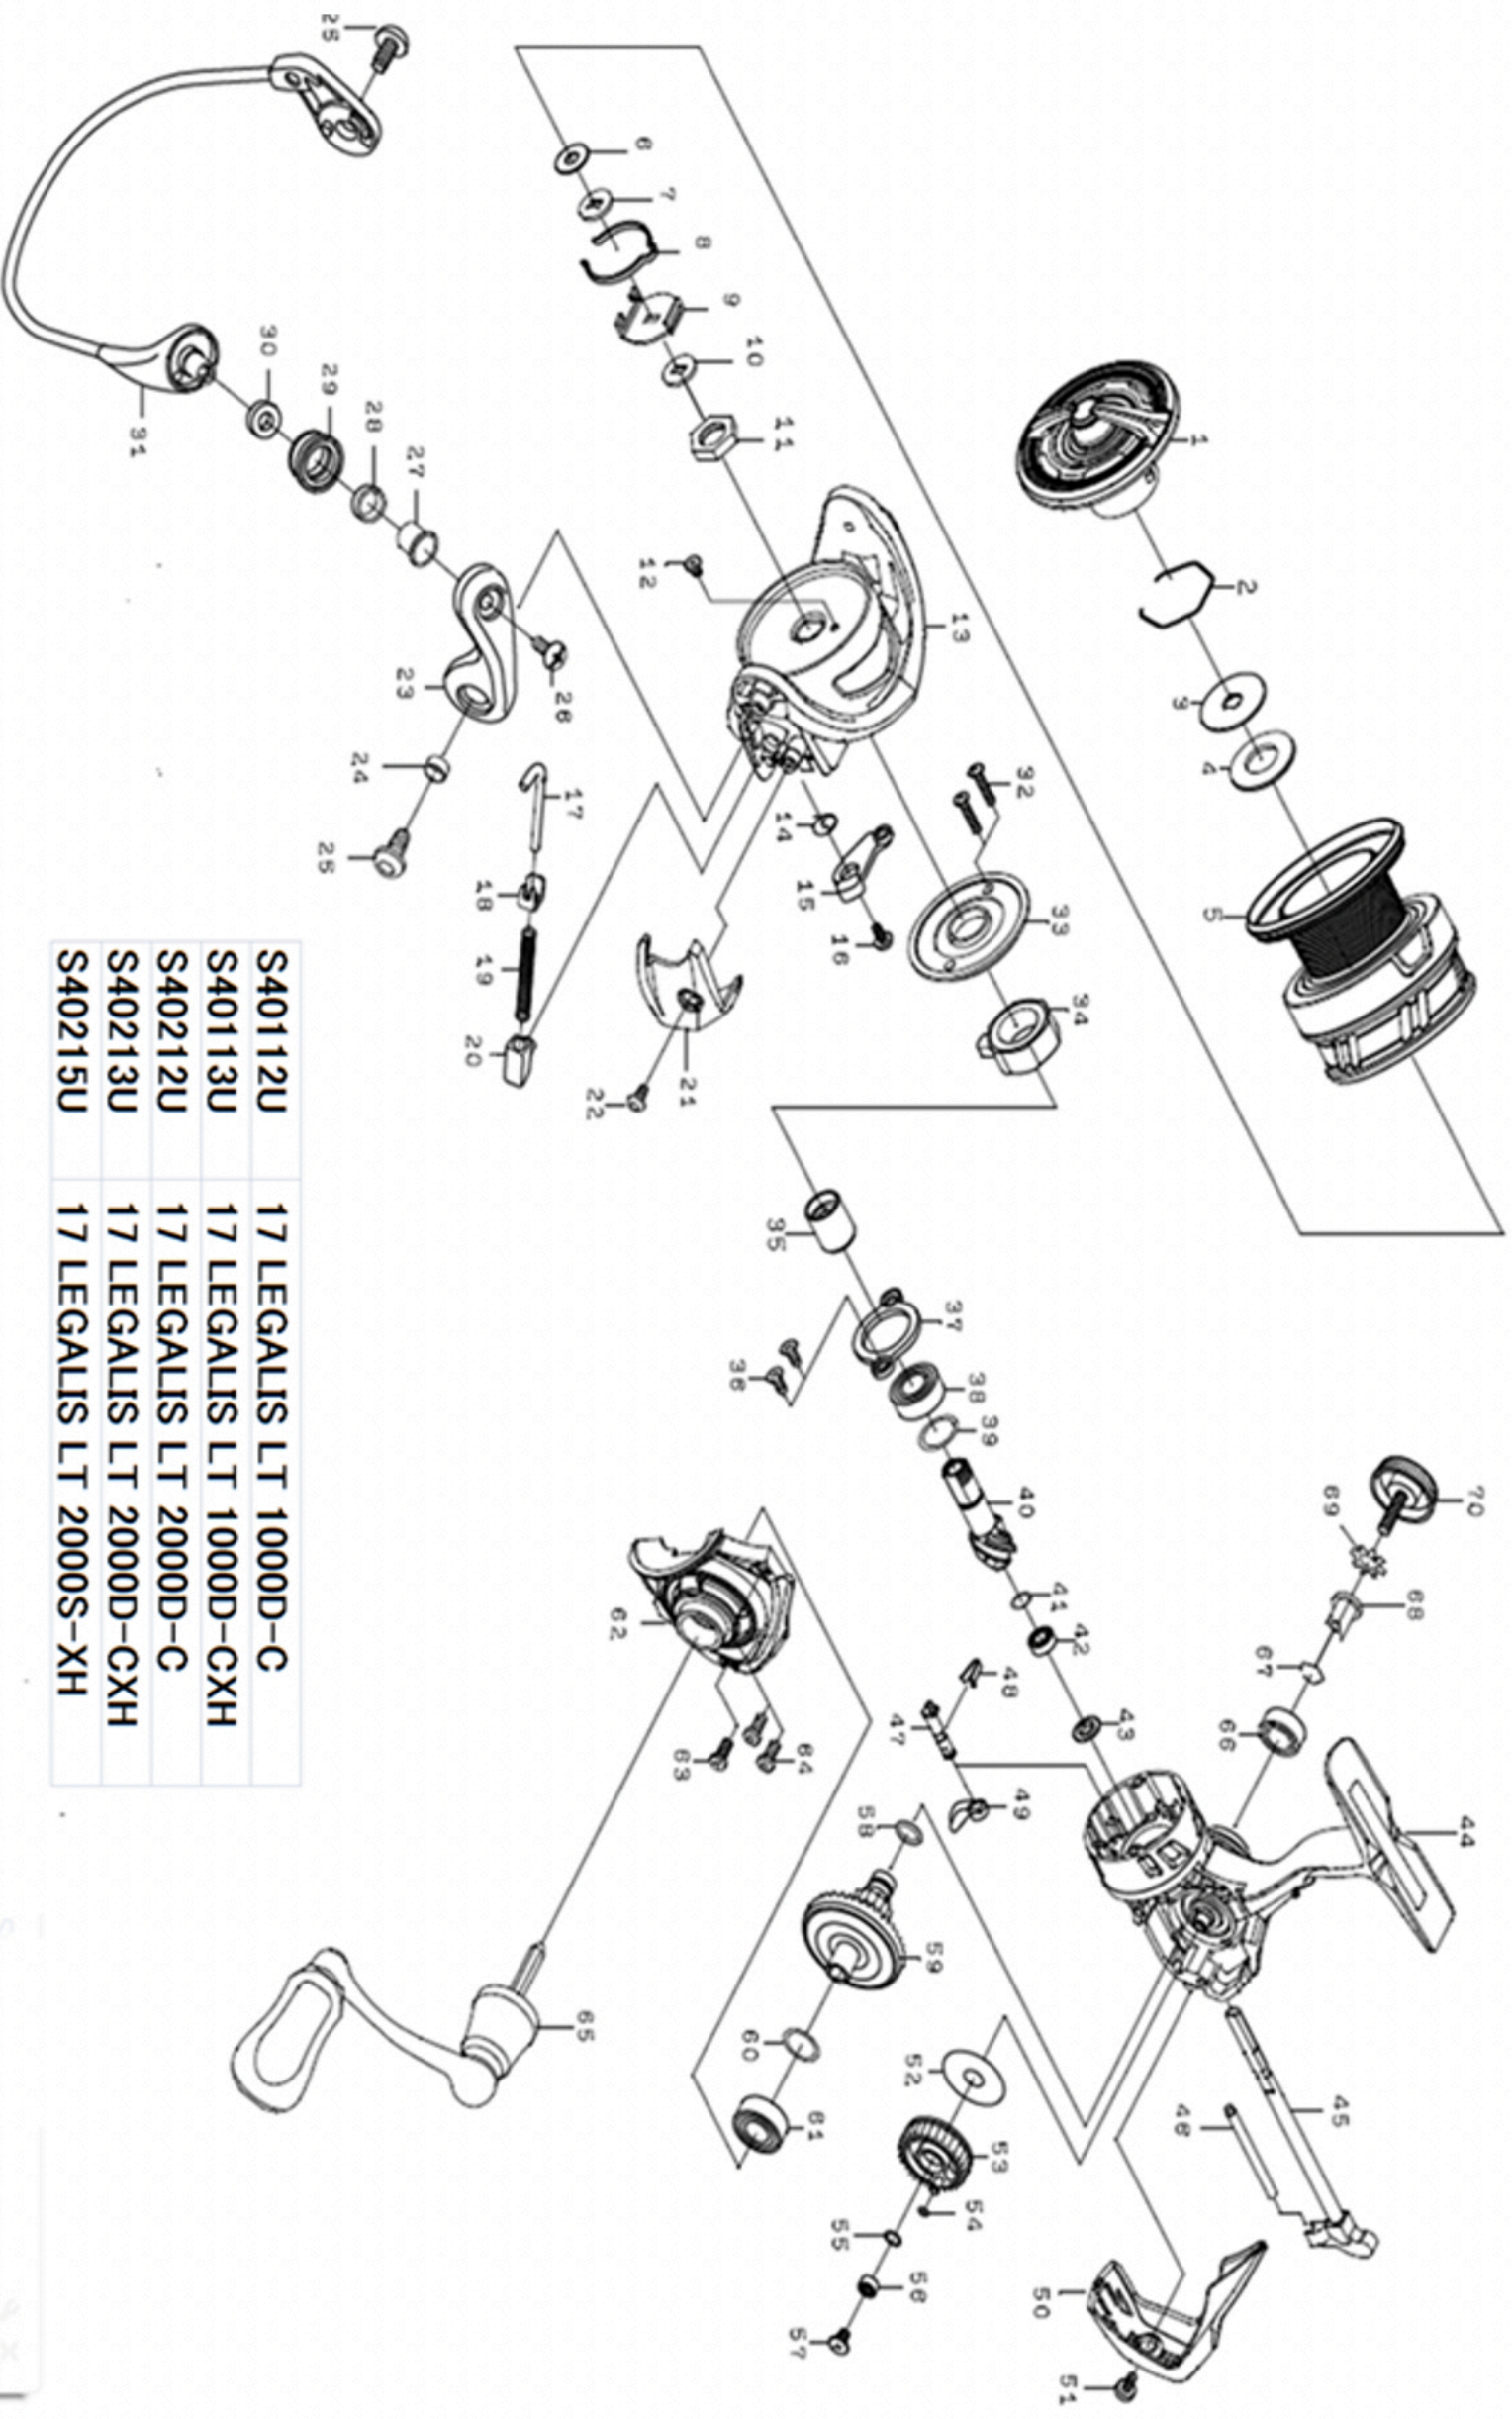

17 LEGALIS LT 2000D-C

Feel Alive.

Please quote by part number, not key number when ordering.
spares@daiwaaustralia.com.au PH: (02) 8644 8644

S40112U	17 LEGALIS LT 1000D-C
S40113U	17 LEGALIS LT 1000D-CXH
S40212U	17 LEGALIS LT 2000D-C
S40213U	17 LEGALIS LT 2000D-CXH
S40215U	17 LEGALIS LT 2000S-XH